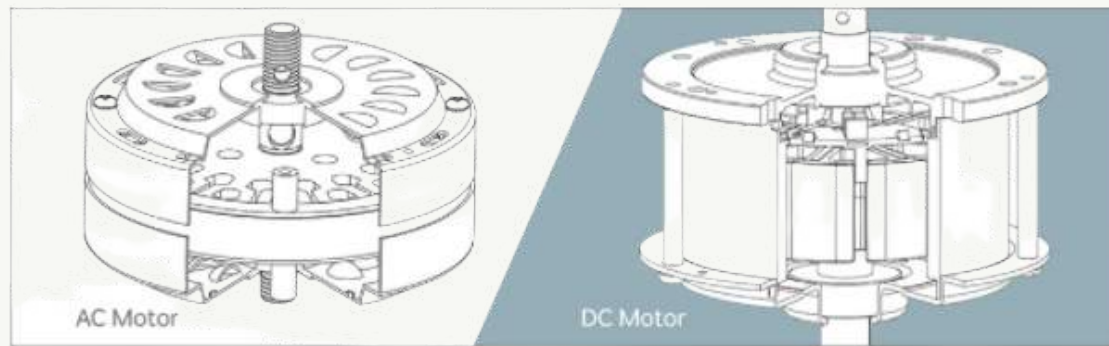

FREQUENTLY ASKED QUESTIONS

What is the difference between a DC motor and an AC motor?

AC Motor Ceiling Fan	DC Motor Ceiling Fan
Cheaper Price	70% more efficient
Wall Mount Switch / Speed Control	Longer Life Span
	Extremely Quiet
	Lighter Motor Allows A Slimmer Fan Design

AC and DC fans are differentiated by the type of electric current they use. An AC motor runs on Alternate Current 220-240V, while a DC motor runs on Direct Current that is converted from Alternate Current by a transformer. Resulting in a decreased quantity of power being utilized. Not only are they more energy efficient but also quieter and cooler than AC motors.