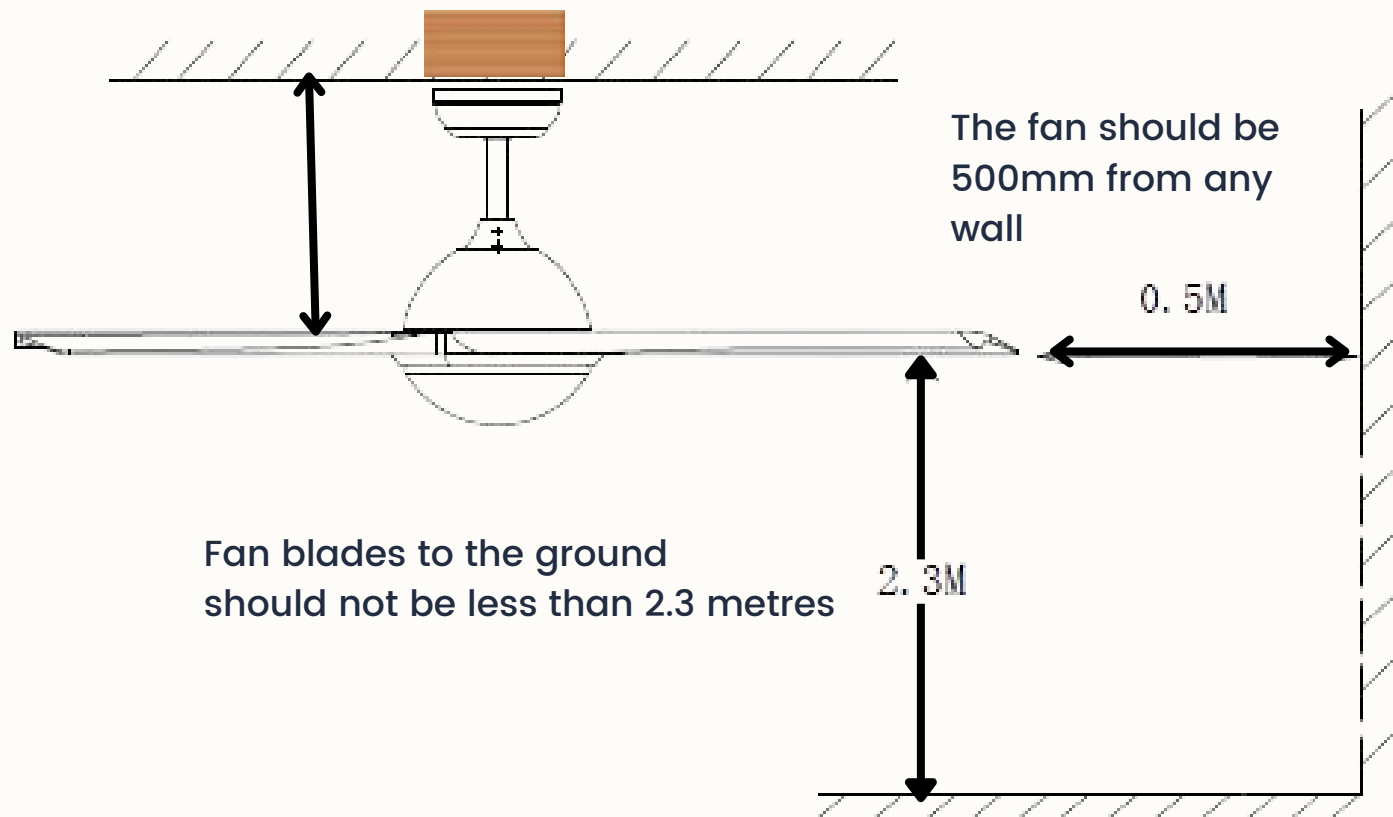

How to Install a Ceiling Fan

The fan mounting plate should be secured to a truss or add a large wooden block to the underside of the ceiling board and secure it between two trusses or roof struts